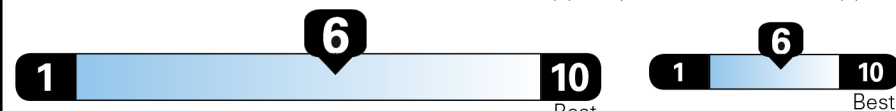

Fuel Economy & Greenhouse Gas Rating (tailpipe only) Smog Rating (tailpipe only)

This vehicle emits 310 grams CO₂ per mile. The best emits 0 grams per mile (tailpipe only). Producing and distributing fuel also create emissions; learn more at fuel economy.gov.

Actual results will vary for many reasons, including driving conditions and how you drive and maintain your vehicle. The average new vehicle gets 27 MPG and costs $6,500 to fuel over 5 years. Cost estimates are based on 15,000 miles per year at $2.35 per gallon. MPGe is miles per gasoline gallon equivalent. Vehicle emissions are a significant cause of climate change and smog.

fuel economy.gov
Calculate personalized estimates and compare vehicles

DELIVERY, PROCESSING AND HANDLING FEE 1,025.00

TOTAL $30,946.00

The New Vehicle Limited Warranty provides 3-year/36,000 mile basic coverage, 5-year/60,000 mile powertrain coverage, plus 5-year/unlimited mile corrosion perforation coverage. See Warranty and Maintenance Guide for details. An extended service contract may be available for the vehicle. Ask dealer for details. Manufacturer's suggested retail price includes manufacturer's recommended pre-delivery service. Gasoline, license and title fees, applicable federal, state and local taxes and dealer and distributor installed options and accessories are not included in the manufacturer's suggested retail price.

ToyotaCare, which covers normal factory scheduled maintenance for two years or 25,000 miles, whichever occurs first, is included as part of the sales price of the vehicle for qualifying buyers. See participating dealer for eligibility and coverage details.

Delivered by Truck to: 20147
IRA TOYOTA OF HYANNIS
1020 IYANNOUGH ROAD
HYANNIS MA02601

TML1E1N1S0F0W0